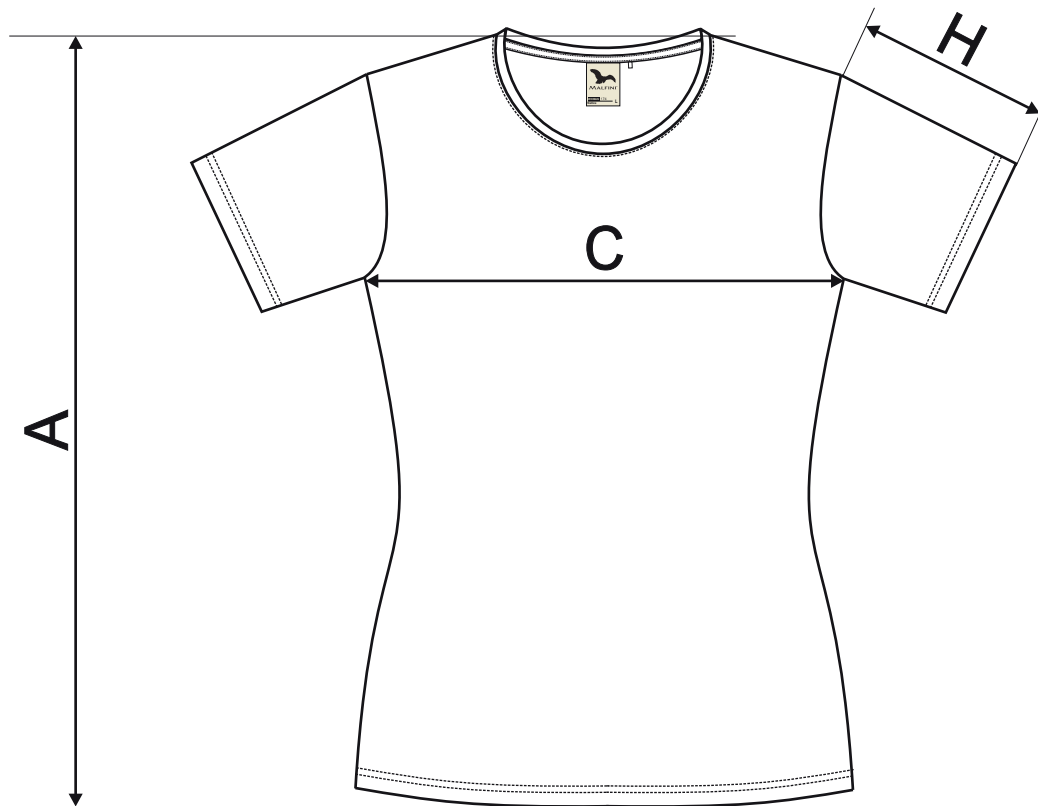

SIZE SPECIFICATION [cm]

size	XS	S	M	L	XL	2XL
A	60	62	64	66	68	70
C	38	42	46	50	55	61
H	14	15	16	17	18	19

All size specifications listed are in cm. Accepted tolerance of up to $\pm 5\%$.

Organic
Certified by Control Union
1033786